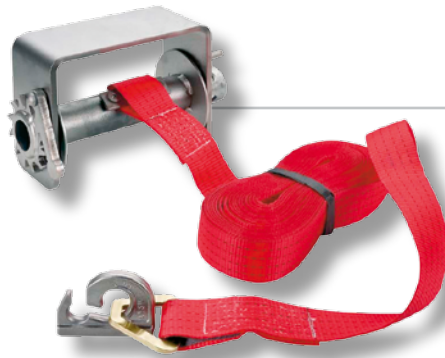

Direct contact with our clients and regular certification enable us to achieve both flexibility and quality.

Practica examples.

More *options*

At our company, traditional craftsmanship and modern technologies are combined in order to create solutions for you. The main emphases are on the joint development, design and production of pressings, metal stampings, bent parts, welding and steel construction components, as well as assemblies.

Cold working, stamping technology

Our hydraulic and eccentric presses combined with ultra-modern coil systems work extremely economically, and can certainly stand up to the competition.

Our own tool construction helps to realise the best possible solution for your requirements.